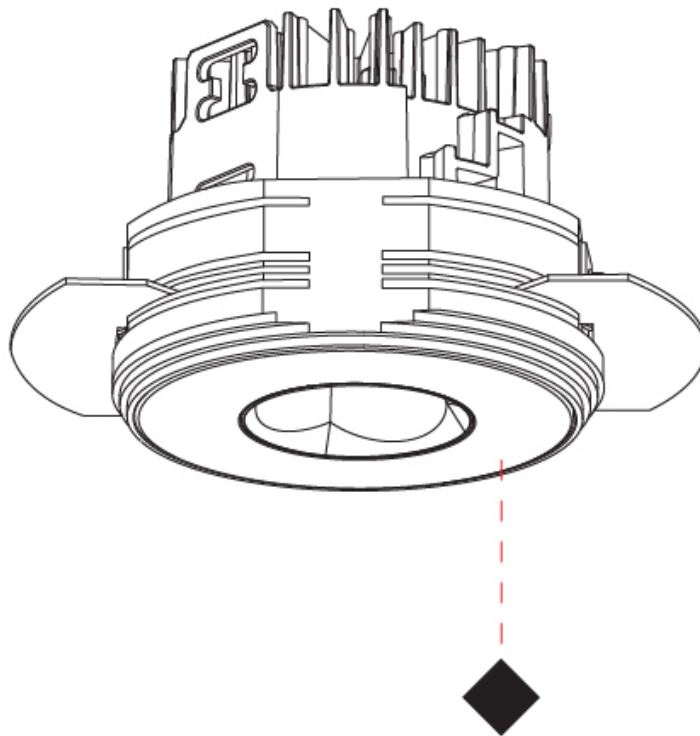

OIKO PRO ROUND FIXED TRIMLESS

A35881-

PROJECT _____

TYPE _____

SPECIFIER _____

QUANTITY _____

DATE _____

A